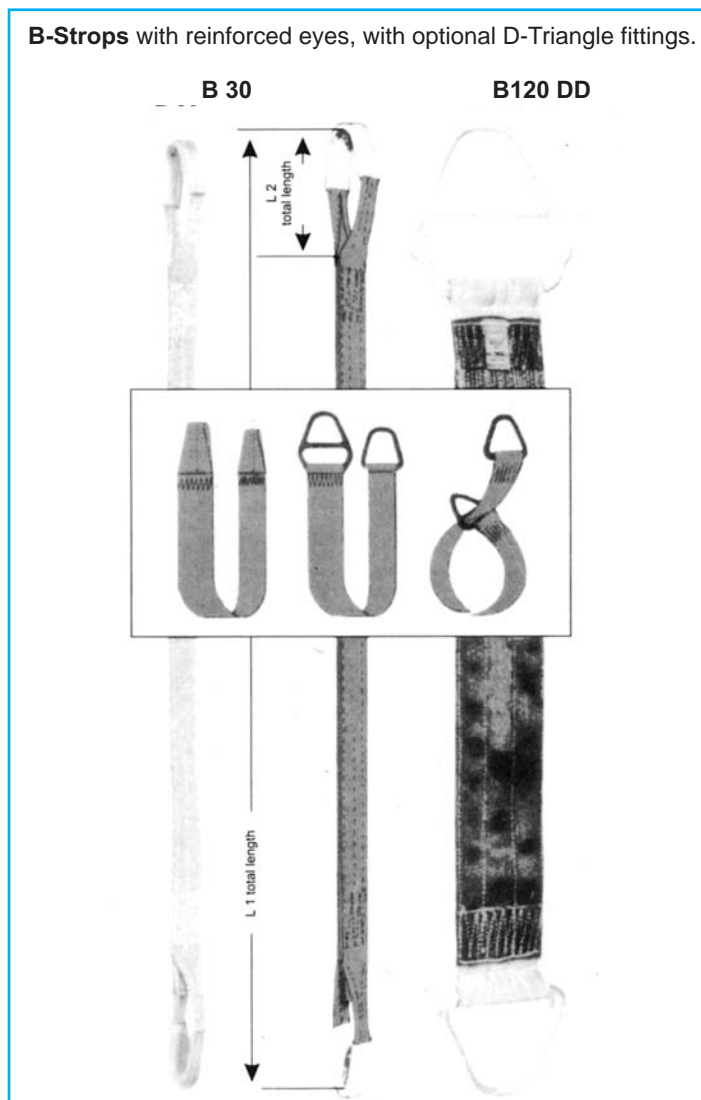

ENDLESS ROUND NYLON SLINGS

ROUND SLINGS

Polyester Webbing Straps and Roundslings in accordance with ISO 4878

Order Ref.	B 30	B 80	B 120	B 30- DD	B 80- DD	B 120- DD
Working load limit (kg)	1 000	2 600	4 000	1 000	2 600	4 000
Colour Code	green	yellow	violet	green	yellow	violet
Webbing width (mm)	50	75	140	50	75	140
Webbing Thickness (mm)	4.2	5.2	5.6	4.2	5.2	5.6
Effective length L 1 min. (mm)	1 000	1 500	1 500	1 000	1 500	1 500

Order Ref.	EM 30	EM60	EM 90	EM 120	EM 180	EM 240
Working load limit (kg)	1 000	2 000	3 000	4 000	6 000	8 000
Colour Code	violet	green	yellow	red	lilac	blue
Surface unloaded (mm)	17	23	25	30	35	39
Surface loaded (mm)	36	45	48	53	56	69
Circumference min. (mm)	1 500	1 500	2 000	2 000	3 500	3 500