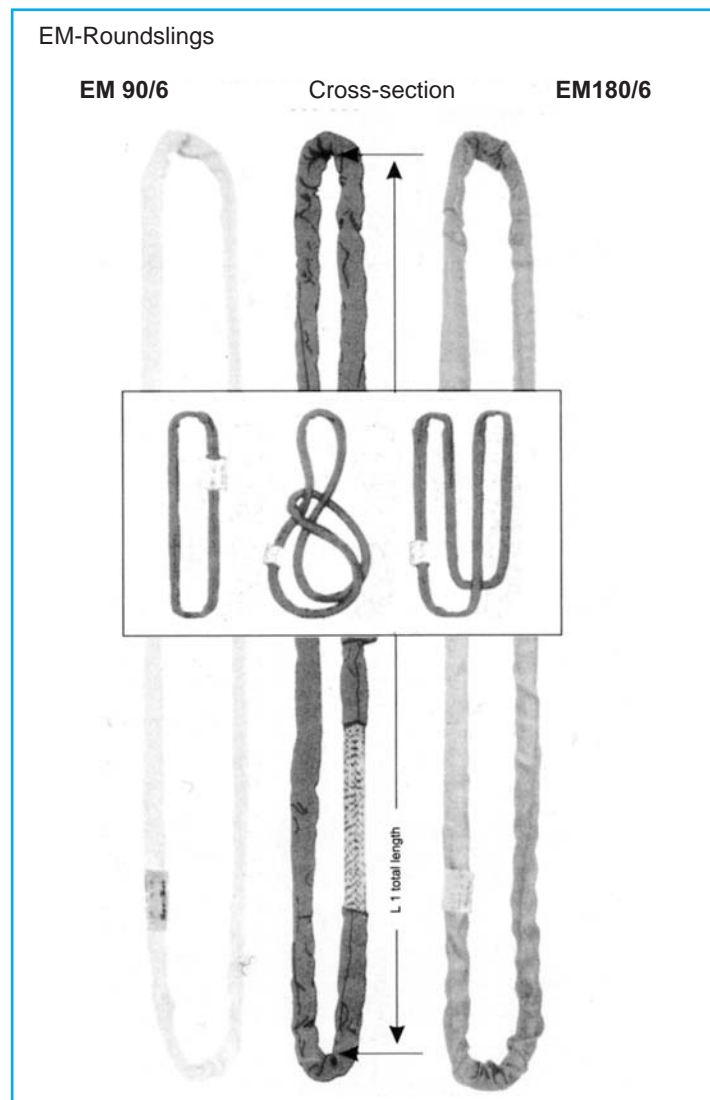

ENDLESS ROUND NYLON SLINGS

ROUND SLINGS

Polyester Webbing Straps and Roundslings in accordance with ISO 4878

Order Ref.	B 30	B 80	B 120	B 30- DD	B 80- DD	B 120- DD
Working load limit (kg)	1 000	2 600	4 000	1 000	2 600	4 000
Colour Code	green	yellow	violet	green	yellow	violet
Webbing width (mm)	50	75	140	50	75	140
Webbing Thickness (mm)	4.2	5.2	5.6	4.2	5.2	5.6
Effective length L 1 min. (mm)	1 000	1 500	1 500	1 000	1 500	1 500

Order Ref.	EM 30	EM60	EM 90	EM 120	EM 180	EM 240
Working load limit (kg)	1 000	2 000	3 000	4 000	6 000	8 000
Colour Code	violet	green	yellow	red	lilac	blue
Surface unloaded (mm)	17	23	25	30	35	39
Surface loaded (mm)	36	45	48	53	56	69
Circumference min. (mm)	1 500	1 500	2 000	2 000	3 500	3 500