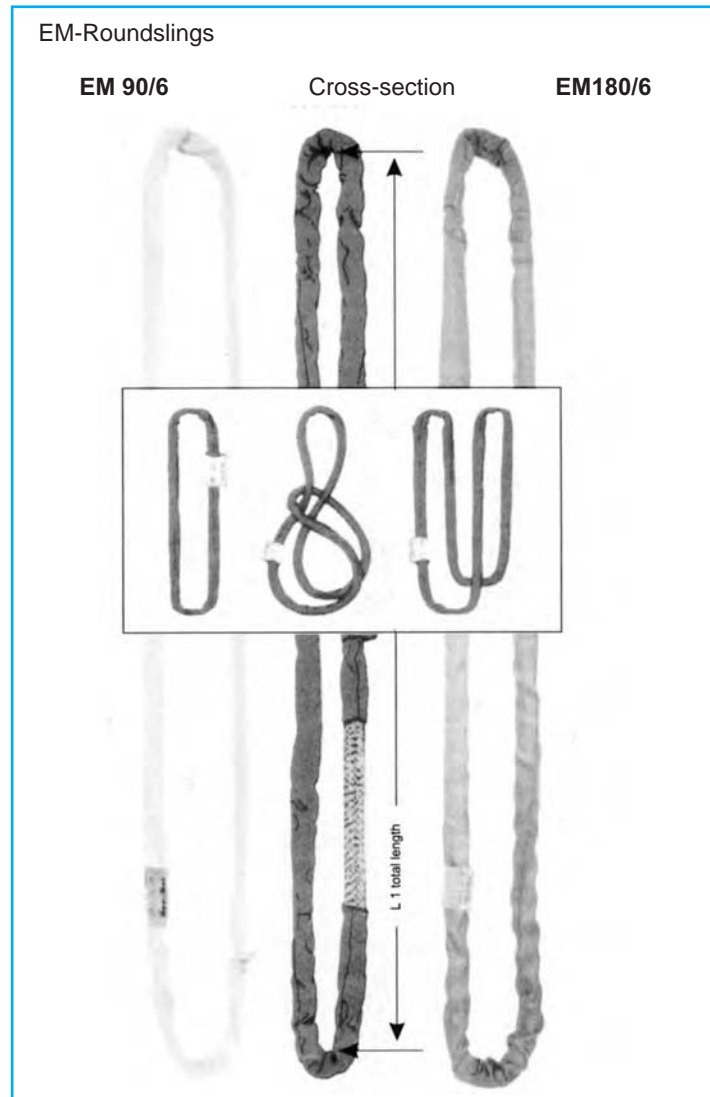

Slings available include single-webbing types in widths of 50, 100, 150, 200 and 300 mm and multi-webbing types with endless bodies having canvas protection or cross straps.

FLAT NYLON SLINGS

POLYESTER FLAT WOVEN WEBBING SLINGS

Flat Woven Webbing Slings are colour coded by safe mass load in accordance with international standard specifications.

The Flat Woven Webbing Sling safe mass loads listed in the chart below are for the **sewn component** and have a **factor of safety of 6 to 1** as required by the Driven Machinery Regulation 18 (10, c, ii) of the Machinery and Occupational Safety Act.

SAFE MASS LOAD IN KG

WEBBING SLING LIFTING CONFIGURATION									
Webbing Width	Colour Identification	SINGLE WEBBING				ENDLESS WEBBING			
		Straight Lift	Choked Lift	Parallel Basket	Basket at 90°	Straight Lift	Choked Lift	Parallel Basket	Basket at 90°
50 mm	Violet	1 000	800	2 000	1 400	2 000	1 600	4 000	2 800
75 mm	Pink	1 500	1 200	3 000	2 100	3 000	2 400	6 000	4 200
100 mm	Green	2 000	1 600	4 000	2 800	4 000	3 200	8 000	5 600
150 mm	Yellow	3 000	2 400	6 000	4 200	6 000	4 800	12 000	8 400
200 mm	Orange	4 000	3 200	8 000	5 600	8 000	6 400	16 000	11 200
250 mm	Orange	5 000	4 300	10 000	7 000	10 000	8 000	20 000	14 000
300 mm	Orange	6 000	4 800	12 000	8 400	12 000	9 600	24 000	16 800

ENDLESS ROUND NYLON SLINGS

ROUND SLINGS

Polyester Webbing Straps and Roundslings in accordance with ISO 4878

Order Ref.	B 30	B 80	B 120	B 30- DD	B 80- DD	B 120- DD
Working load limit (kg)	1 000	2 600	4 000	1 000	2 600	4 000
Colour Code	green	yellow	violet	green	yellow	violet
Webbing width (mm)	50	75	140	50	75	140
Webbing Thickness (mm)	4.2	5.2	5.6	4.2	5.2	5.6
Effective length L 1 min. (mm)	1 000	1 500	1 500	1 000	1 500	1 500