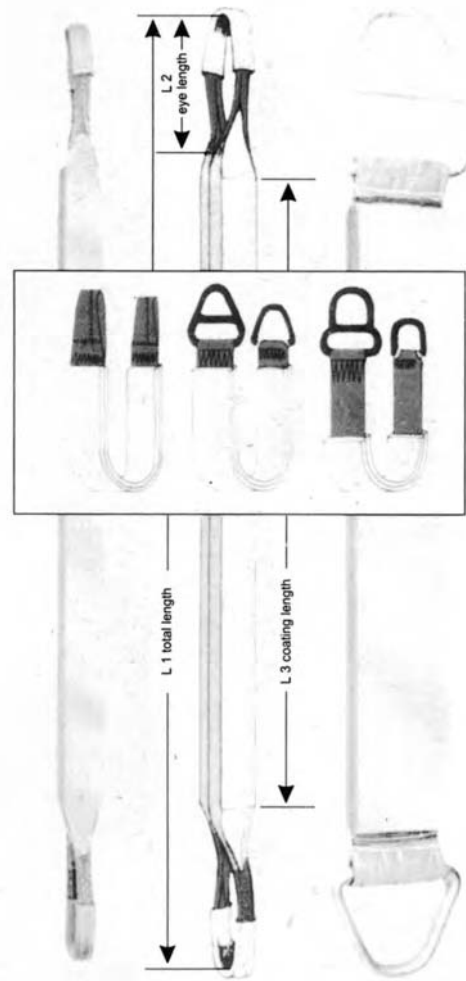

Order Ref.	EM 30	EM60	EM 90	EM 120	EM 180	EM 240
Working load limit (kg)	1 000	2 000	3 000	4 000	6 000	8 000
Colour Code	violet	green	yellow	red	lilac	blue
Surface unloaded (mm)	17	23	25	30	35	39
Surface loaded (mm)	36	45	48	53	56	69
Circumference min. (mm)	1 500	1 500	2 000	2 000	3 500	3 500

Strong as steel - light and flexible

FLAT NYLON SLINGS

FLAT NYLON SLINGS

Secutex Coated Straps

B-Straps with Secutex coating on both sides, with reinforced eyes, with optional D-Triangle fittings.
B 60-ST 21 **B120-DD-ST 21**

B-Straps with Secutex coating on both sides, with reinforced eyes, with optional D-Triangle fittings.
B 60-ST 22 **B120-DD-ST 22**

Order Ref.	B 60-ST 21	B 80 ST 21	B 120-ST 21	B 40-DD ST 21	B 80-DD ST 21	B 120-DD ST 21
Working load limit (kg)	2 000	2 600	4 000	2 000	2 600	4 000
Colour Code	red	yellow	violet	red	yellow	violet
Webbing width (mm)	60	85	150	150	85	150
Webbing Thickness (mm)	11.5	12	12	12	12	12
Effective length L 1 min. (mm)	2 000	2 500	2 500	2 600	2 500	2 600

Order Ref.	B 60 ST 22	B 80 ST 22	B 120 ST 22	B60-DD ST 22	B 80 DD ST 22	B 120-DD ST 22
Working load limit (kg)	2 000	2 600	4 000	2 000	2 600	4 000
Colour Code	red	yellow	violet	red	yellow	violet
Webbing Width (mm)	60	85	150	60	85	150
Webbing Thickness (mm)	16.5	17	17	16.5	17	17
Effective Length L 1 min. (Mm)	2 000	2 500	2 600	2 000	2 500	2 600