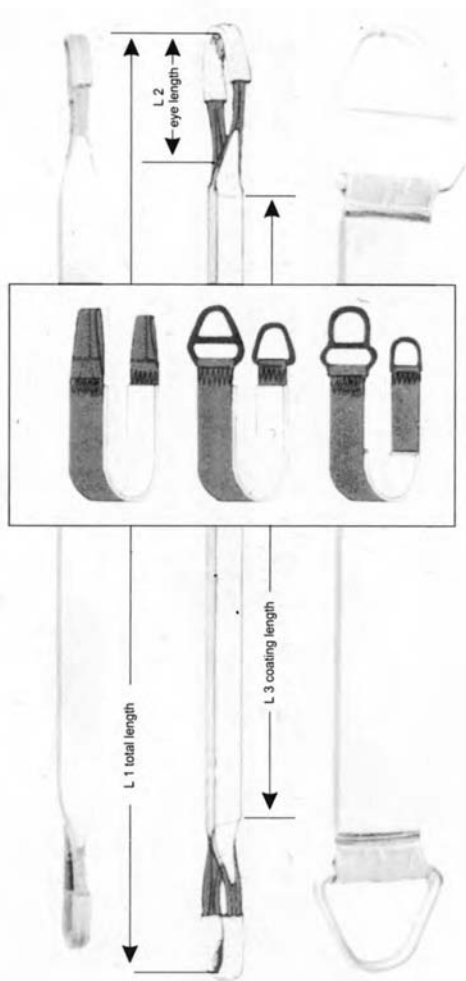

ENDLESS ROUND NYLON SLINGS

ROUND SLINGS

Polyester Webbing Straps and Roundslings in accordance with ISO 4878

Order Ref.	B 30	B 80	B 120	B 30- DD	B 80- DD	B 120- DD
Working load limit (kg)	1 000	2 600	4 000	1 000	2 600	4 000
Colour Code	green	yellow	violet	green	yellow	violet
Webbing width (mm)	50	75	140	50	75	140
Webbing Thickness (mm)	4.2	5.2	5.6	4.2	5.2	5.6
Effective length L 1 min. (mm)	1 000	1 500	1 500	1 000	1 500	1 500

Order Ref.	EM 30	EM60	EM 90	EM 120	EM 180	EM 240
Working load limit (kg)	1 000	2 000	3 000	4 000	6 000	8 000
Colour Code	violet	green	yellow	red	lilac	blue
Surface unloaded (mm)	17	23	25	30	35	39
Surface loaded (mm)	36	45	48	53	56	69
Circumference min. (mm)	1 500	1 500	2 000	2 000	3 500	3 500

Strong as steel - light and flexible

FLAT NYLON SLINGS

FLAT NYLON SLINGS

Secutex Coated Straps

B-Straps with Secutex coating on both sides, with reinforced eyes, with optional D-Triangle fittings.
B 60-ST 21 **B120-DD-ST 21**

Order Ref.	B 60 ST 22	B 80 ST 22	B 120 ST 22	B60-DD ST 22	B 80 DD ST 22	B 120-DD ST 22
Working load limit (kg)	2 000	2 600	4 000	2 000	2 600	4 000
Colour Code	red	yellow	violet	red	yellow	violet
Webbing Width (mm)	60	85	150	60	85	150
Webbing Thickness (mm)	16.5	17	17	16.5	17	17
Effective Length L 1 min. (Mm)	2 000	2 500	2 600	2 000	2 500	2 600