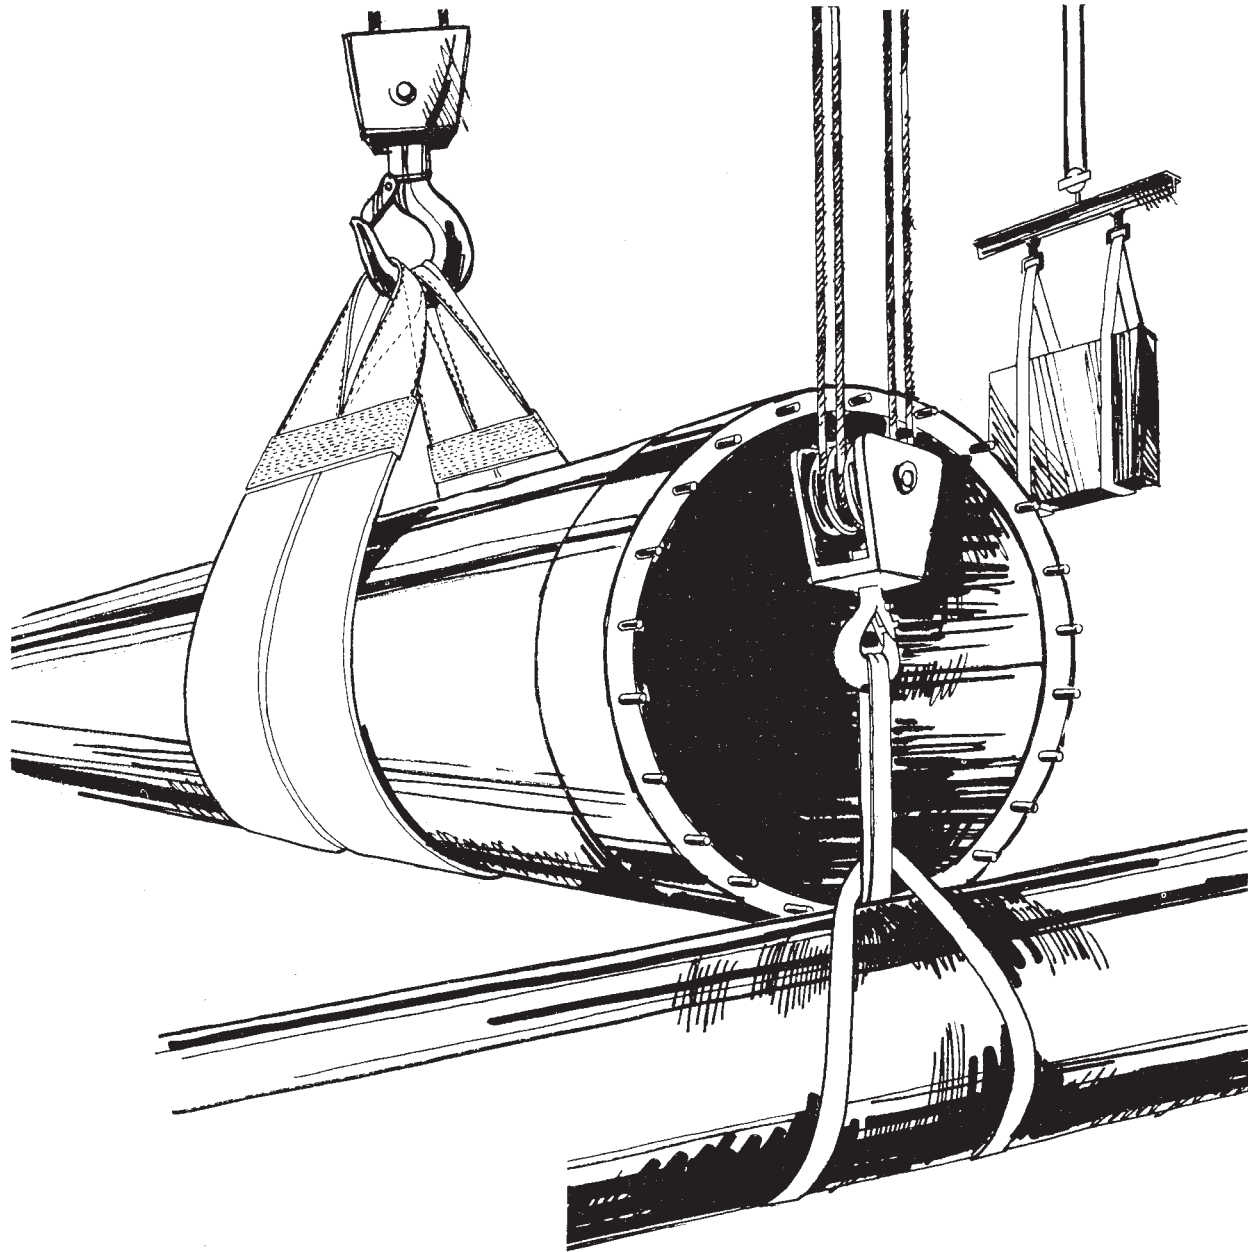

NYLON SLINGS

NYLON LOAD LIFTING SLINGS

Nylon load lifting slings provide a 'soft' lift in a standard range of types to safely lift loads up to 19 tonne.

Special slings can be manufactured with capacities up to 100 tonne.

Slings available include single-webbing types in widths of 50, 100, 150, 200 and 300 mm and multi-webbing types with endless bodies having canvas protection or cross straps.

FLAT NYLON SLINGS

POLYESTER FLAT WOVEN WEBBING SLINGS