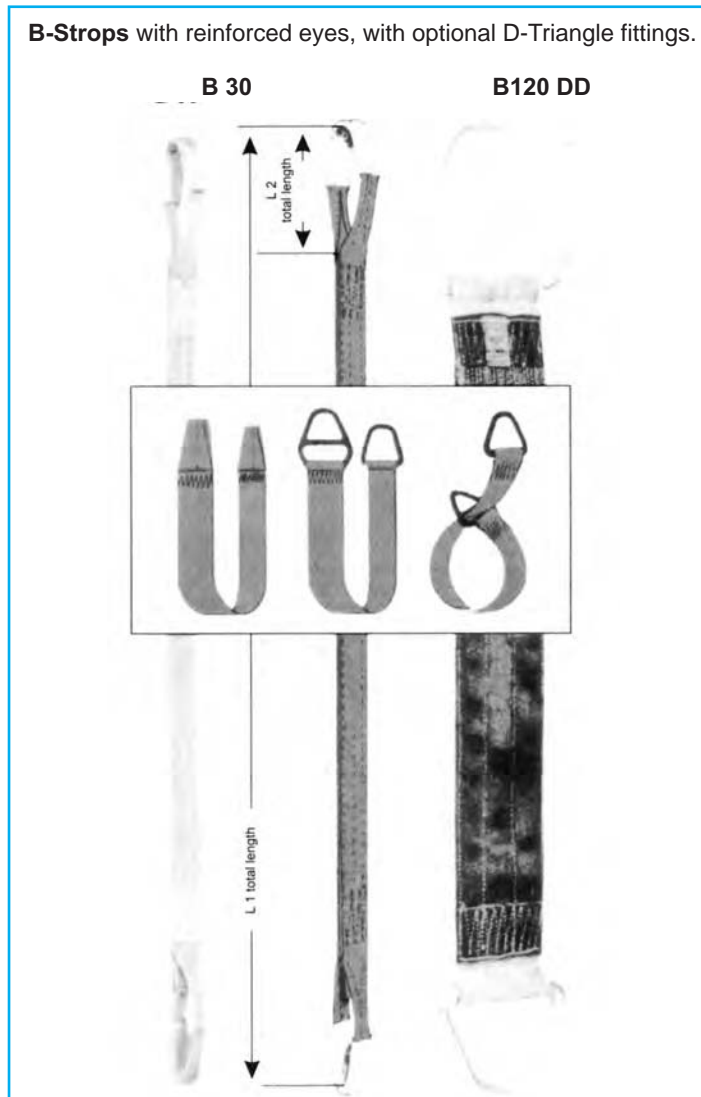

Slings available include single-webbing types in widths of 50, 100, 150, 200 and 300 mm and multi-webbing types with endless bodies having canvas protection or cross straps.

FLAT NYLON SLINGS

POLYESTER FLAT WOVEN WEBBING SLINGS

Flat Woven Webbing Slings are colour coded by safe mass load in accordance with international standard specifications.

The Flat Woven Webbing Sling safe mass loads listed in the chart below are for the **sewn component** and have a **factor of safety of 6 to 1** as required by the Driven Machinery Regulation 18 (10, c, ii) of the Machinery and Occupational Safety Act.

SAFE MASS LOAD IN KG

WEBBING SLING LIFTING CONFIGURATION									
Webbing Width	Colour Identification	SINGLE WEBBING				ENDLESS WEBBING			
		Straight Lift	Choked Lift	Parallel Basket	Basket at 90°	Straight Lift	Choked Lift	Parallel Basket	Basket at 90°
50 mm	Violet	1 000	800	2 000	1 400	2 000	1 600	4 000	2 800
75 mm	Pink	1 500	1 200	3 000	2 100	3 000	2 400	6 000	4 200
100 mm	Green	2 000	1 600	4 000	2 800	4 000	3 200	8 000	5 600
150 mm	Yellow	3 000	2 400	6 000	4 200	6 000	4 800	12 000	8 400
200 mm	Orange	4 000	3 200	8 000	5 600	8 000	6 400	16 000	11 200
250 mm	Orange	5 000	4 300	10 000	7 000	10 000	8 000	20 000	14 000
300 mm	Orange	6 000	4 800	12 000	8 400	12 000	9 600	24 000	16 800

ENDLESS ROUND NYLON SLINGS

ROUND SLINGS

Polyester Webbing Straps and Roundslings in accordance with ISO 4878

Order Ref.	B 30	B 80	B 120	B 30- DD	B 80- DD	B 120- DD
Working load limit (kg)	1 000	2 600	4 000	1 000	2 600	4 000
Colour Code	green	yellow	violet	green	yellow	violet
Webbing width (mm)	50	75	140	50	75	140
Webbing Thickness (mm)	4.2	5.2	5.6	4.2	5.2	5.6
Effective length L 1 min. (mm)	1 000	1 500	1 500	1 000	1 500	1 500