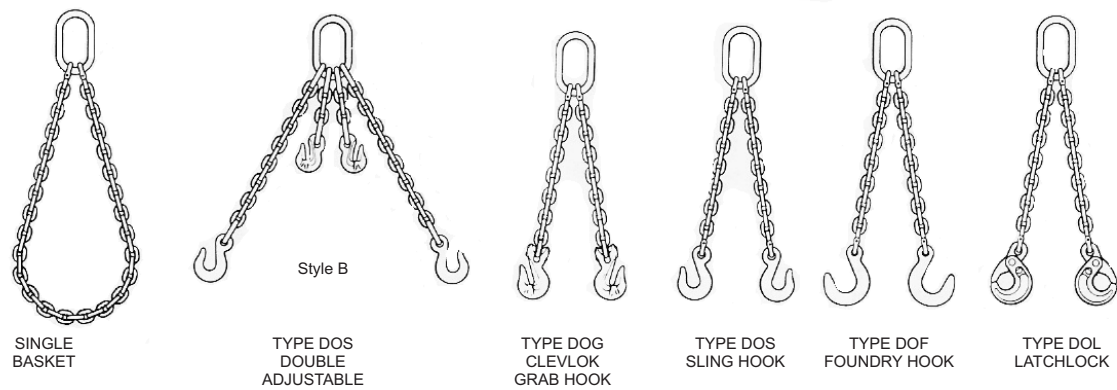

TYPICAL SLING TYPES

Scaw's Chain Products comply fully with SABS ISO 7593 for "Instant" assembled chain slings, to SABS ISO 4778 for "Welded" chain sling assemblies and with the requirements of EN 818 - 1 & 4.

SINGLE Chain Slings

DOUBLE Chain Slings

TRIPLE & QUAD Chain Slings

SINGLE ADJUSTABLE LOOP Chain Slings

DOUBLE ADJUSTABLE LOOP Chain Slings