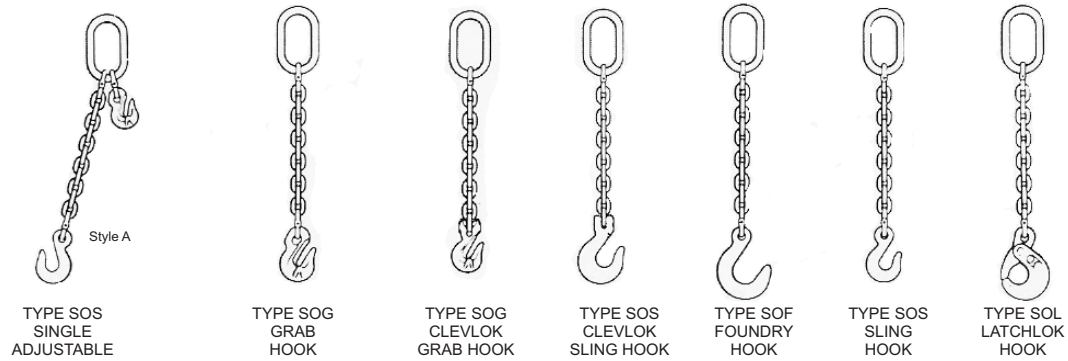

TYPICAL SLING TYPES

Scaw's Chain Products comply fully with SABS ISO 7593 for "Instant" assembled chain slings, to SABS ISO 4778 for "Welded" chain sling assemblies and with the requirements of EN 818 - 1 & 4.

SINGLE Chain Slings

DOUBLE Chain Slings

TRIPLE & QUAD Chain Slings

SINGLE ADJUSTABLE LOOP Chain Slings

DOUBLE ADJUSTABLE LOOP Chain Slings