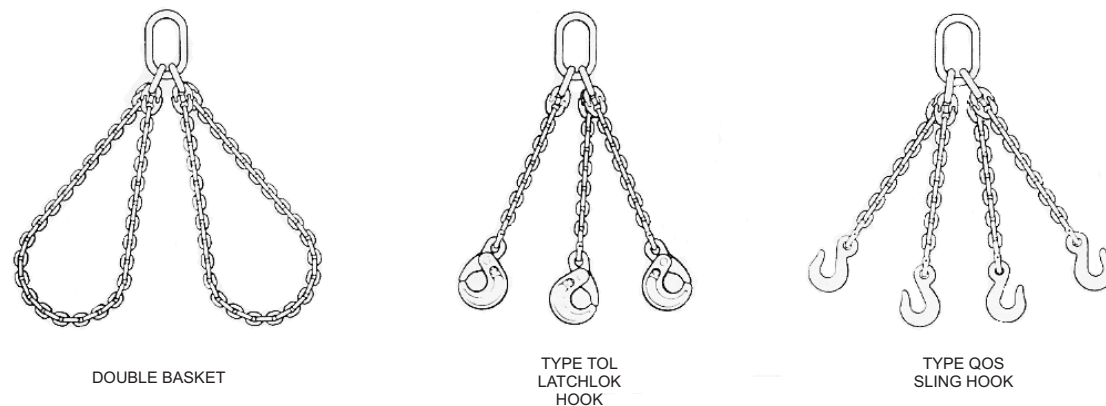

TYPICAL SLING TYPES

Scaw's Chain Products comply fully with SABS ISO 7593 for "Instant" assembled chain slings, to SABS ISO 4778 for "Welded" chain sling assemblies and with the requirements of EN 818 - 1 & 4.

SINGLE Chain Slings

DOUBLE Chain Slings

TRIPLE & QUAD Chain Slings

SINGLE ADJUSTABLE LOOP Chain Slings

DOUBLE ADJUSTABLE LOOP Chain Slings