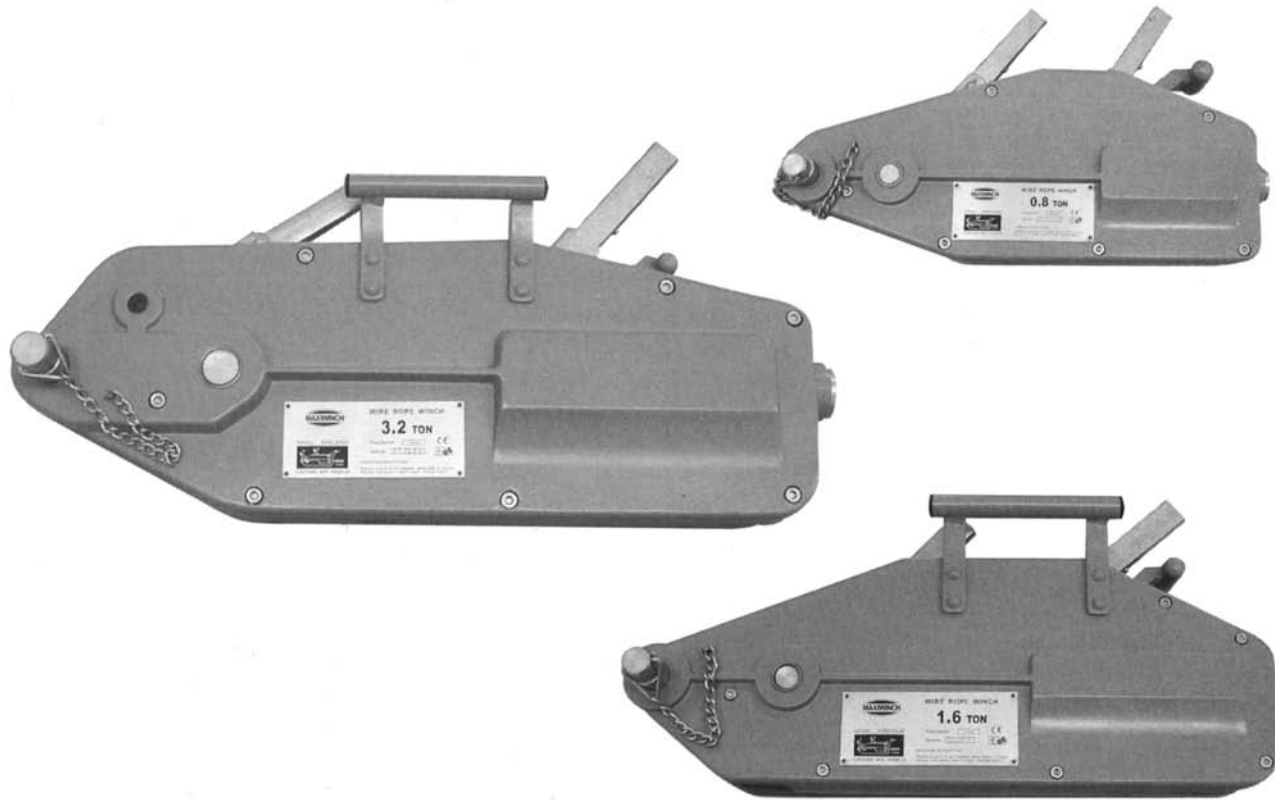

WIRE ROPE PULLERS

MAXIWINCH WIRE ROPE WINCHES

SPECIFICATIONS AND DIMENSIONS	800 kg	1 600 kg	3 200 kg
Capacity (kg of force)	800	1 600	3 200
Rope diameter (mm)	8	11	16
Net weight (kg)	6	11	22
Overall length (mm)	426	545	660
Overall height (mm)	235	280	325
Overall width (mm)	64	97	116

**ALUMINIUM CASINGS
OVERLOAD PREVENTION BY SHEAR PINS**